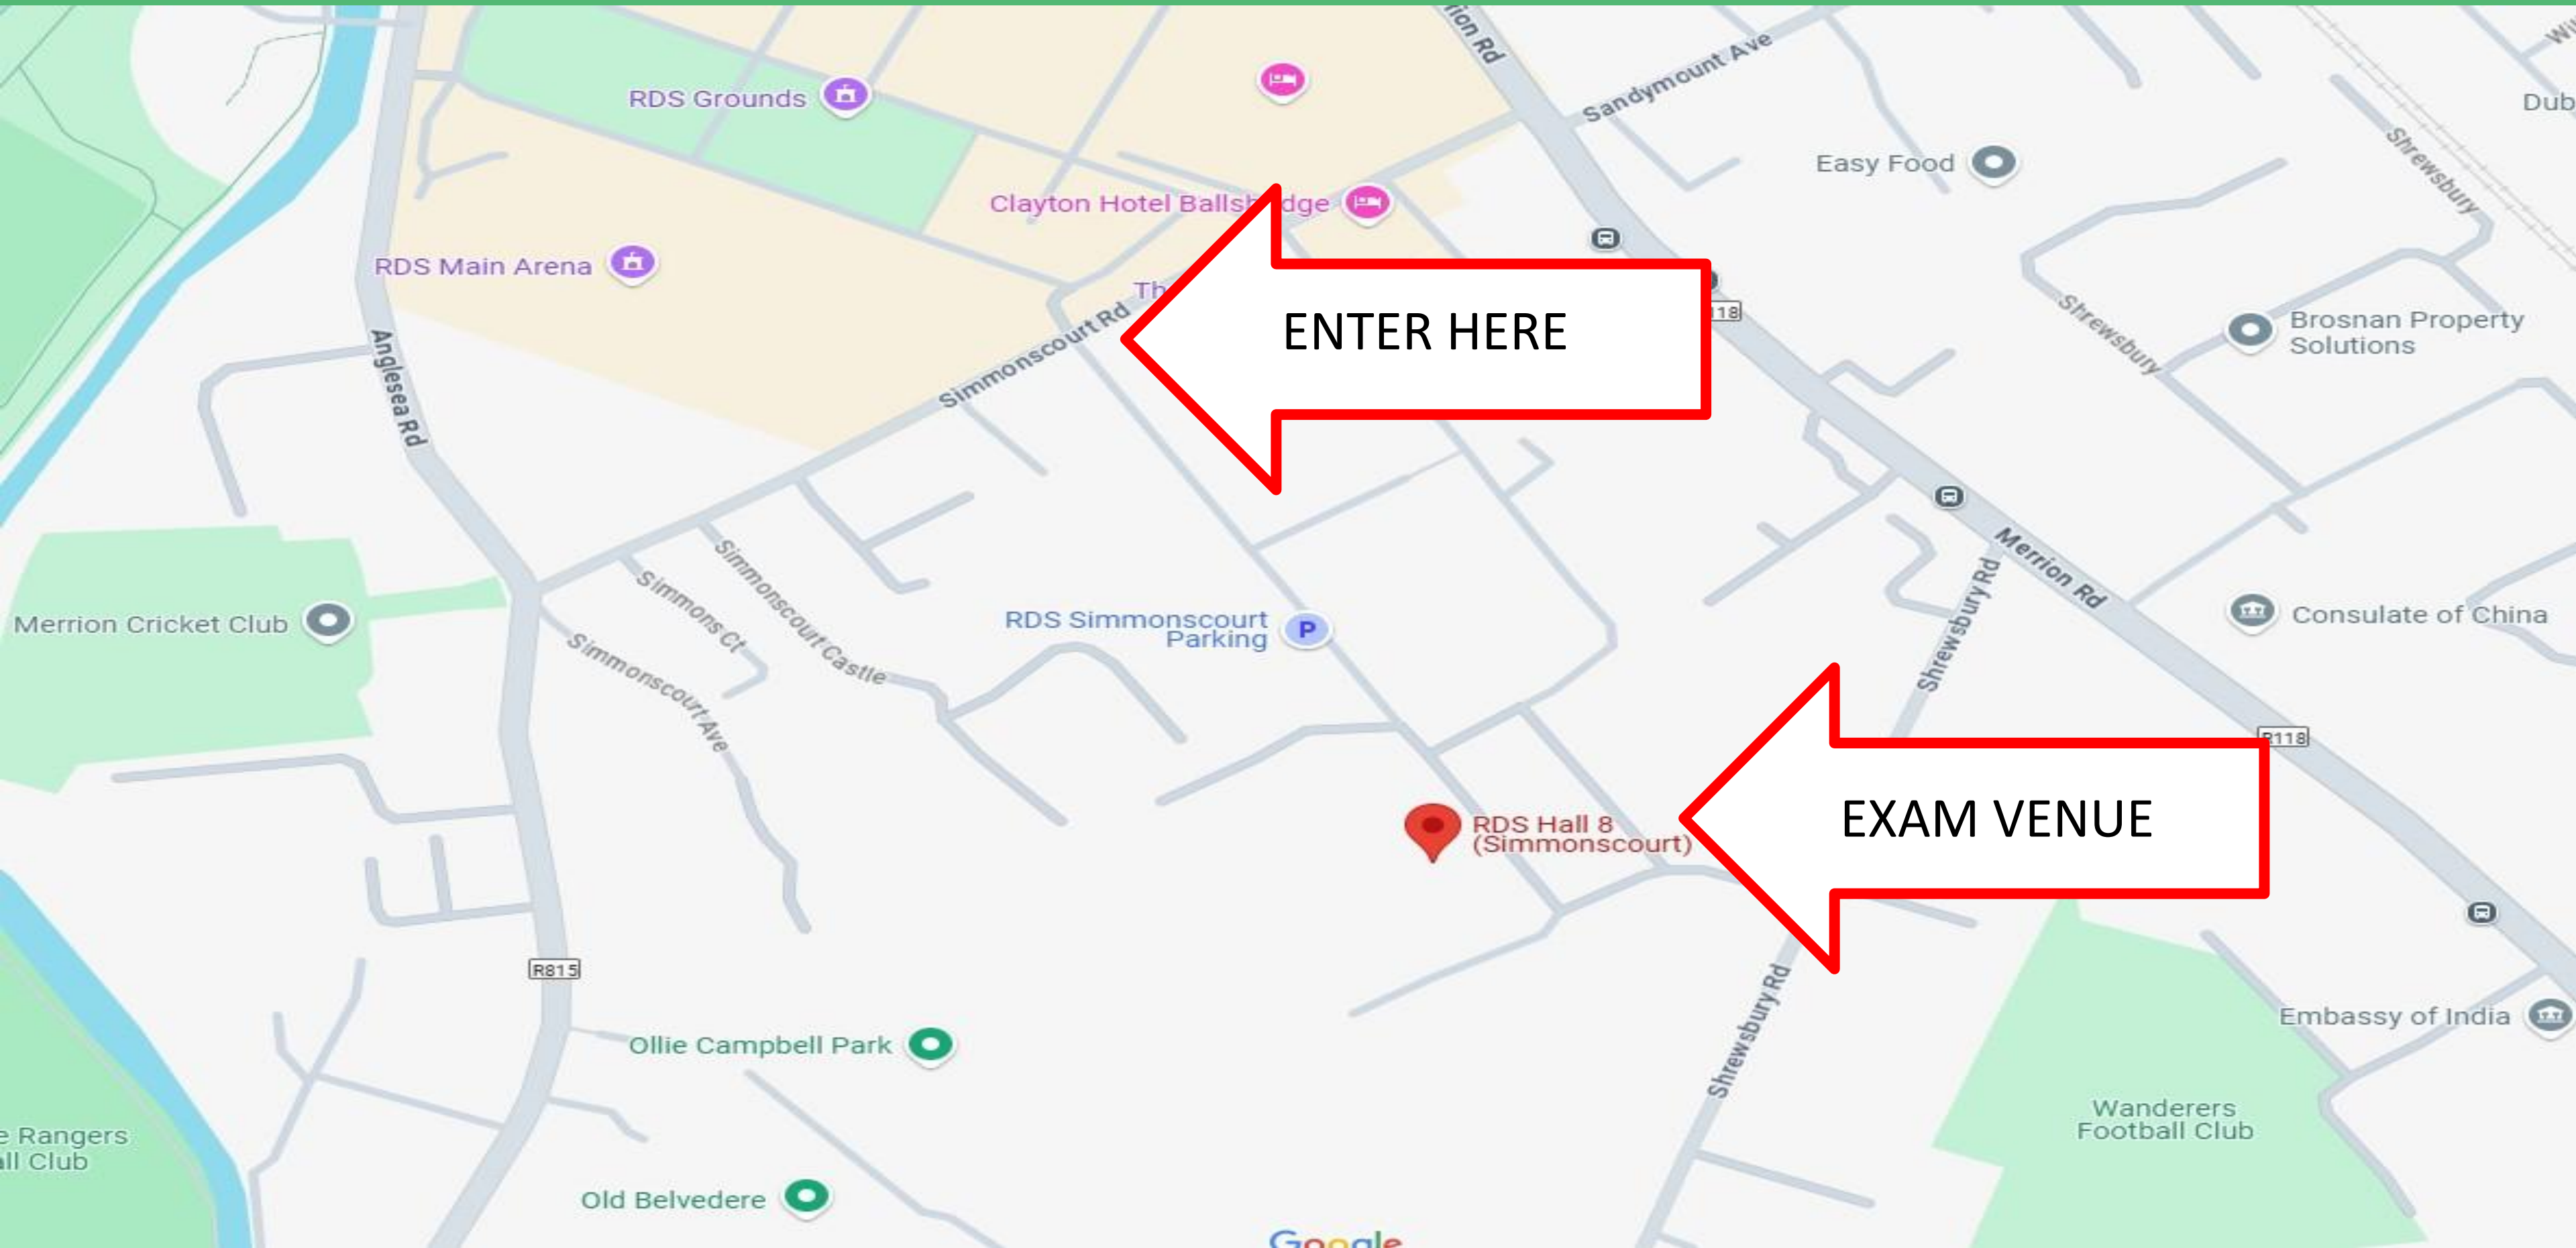

120/125/4/7a/S2/2/511/7/7E

Permits available at in-person training/exams office

RDS Site Map

ENTER HERE

EXAM VENUE

Blackrock Exam Centre (BEC)

Capacity: 430 students

Carysfort Avenue, Blackrock