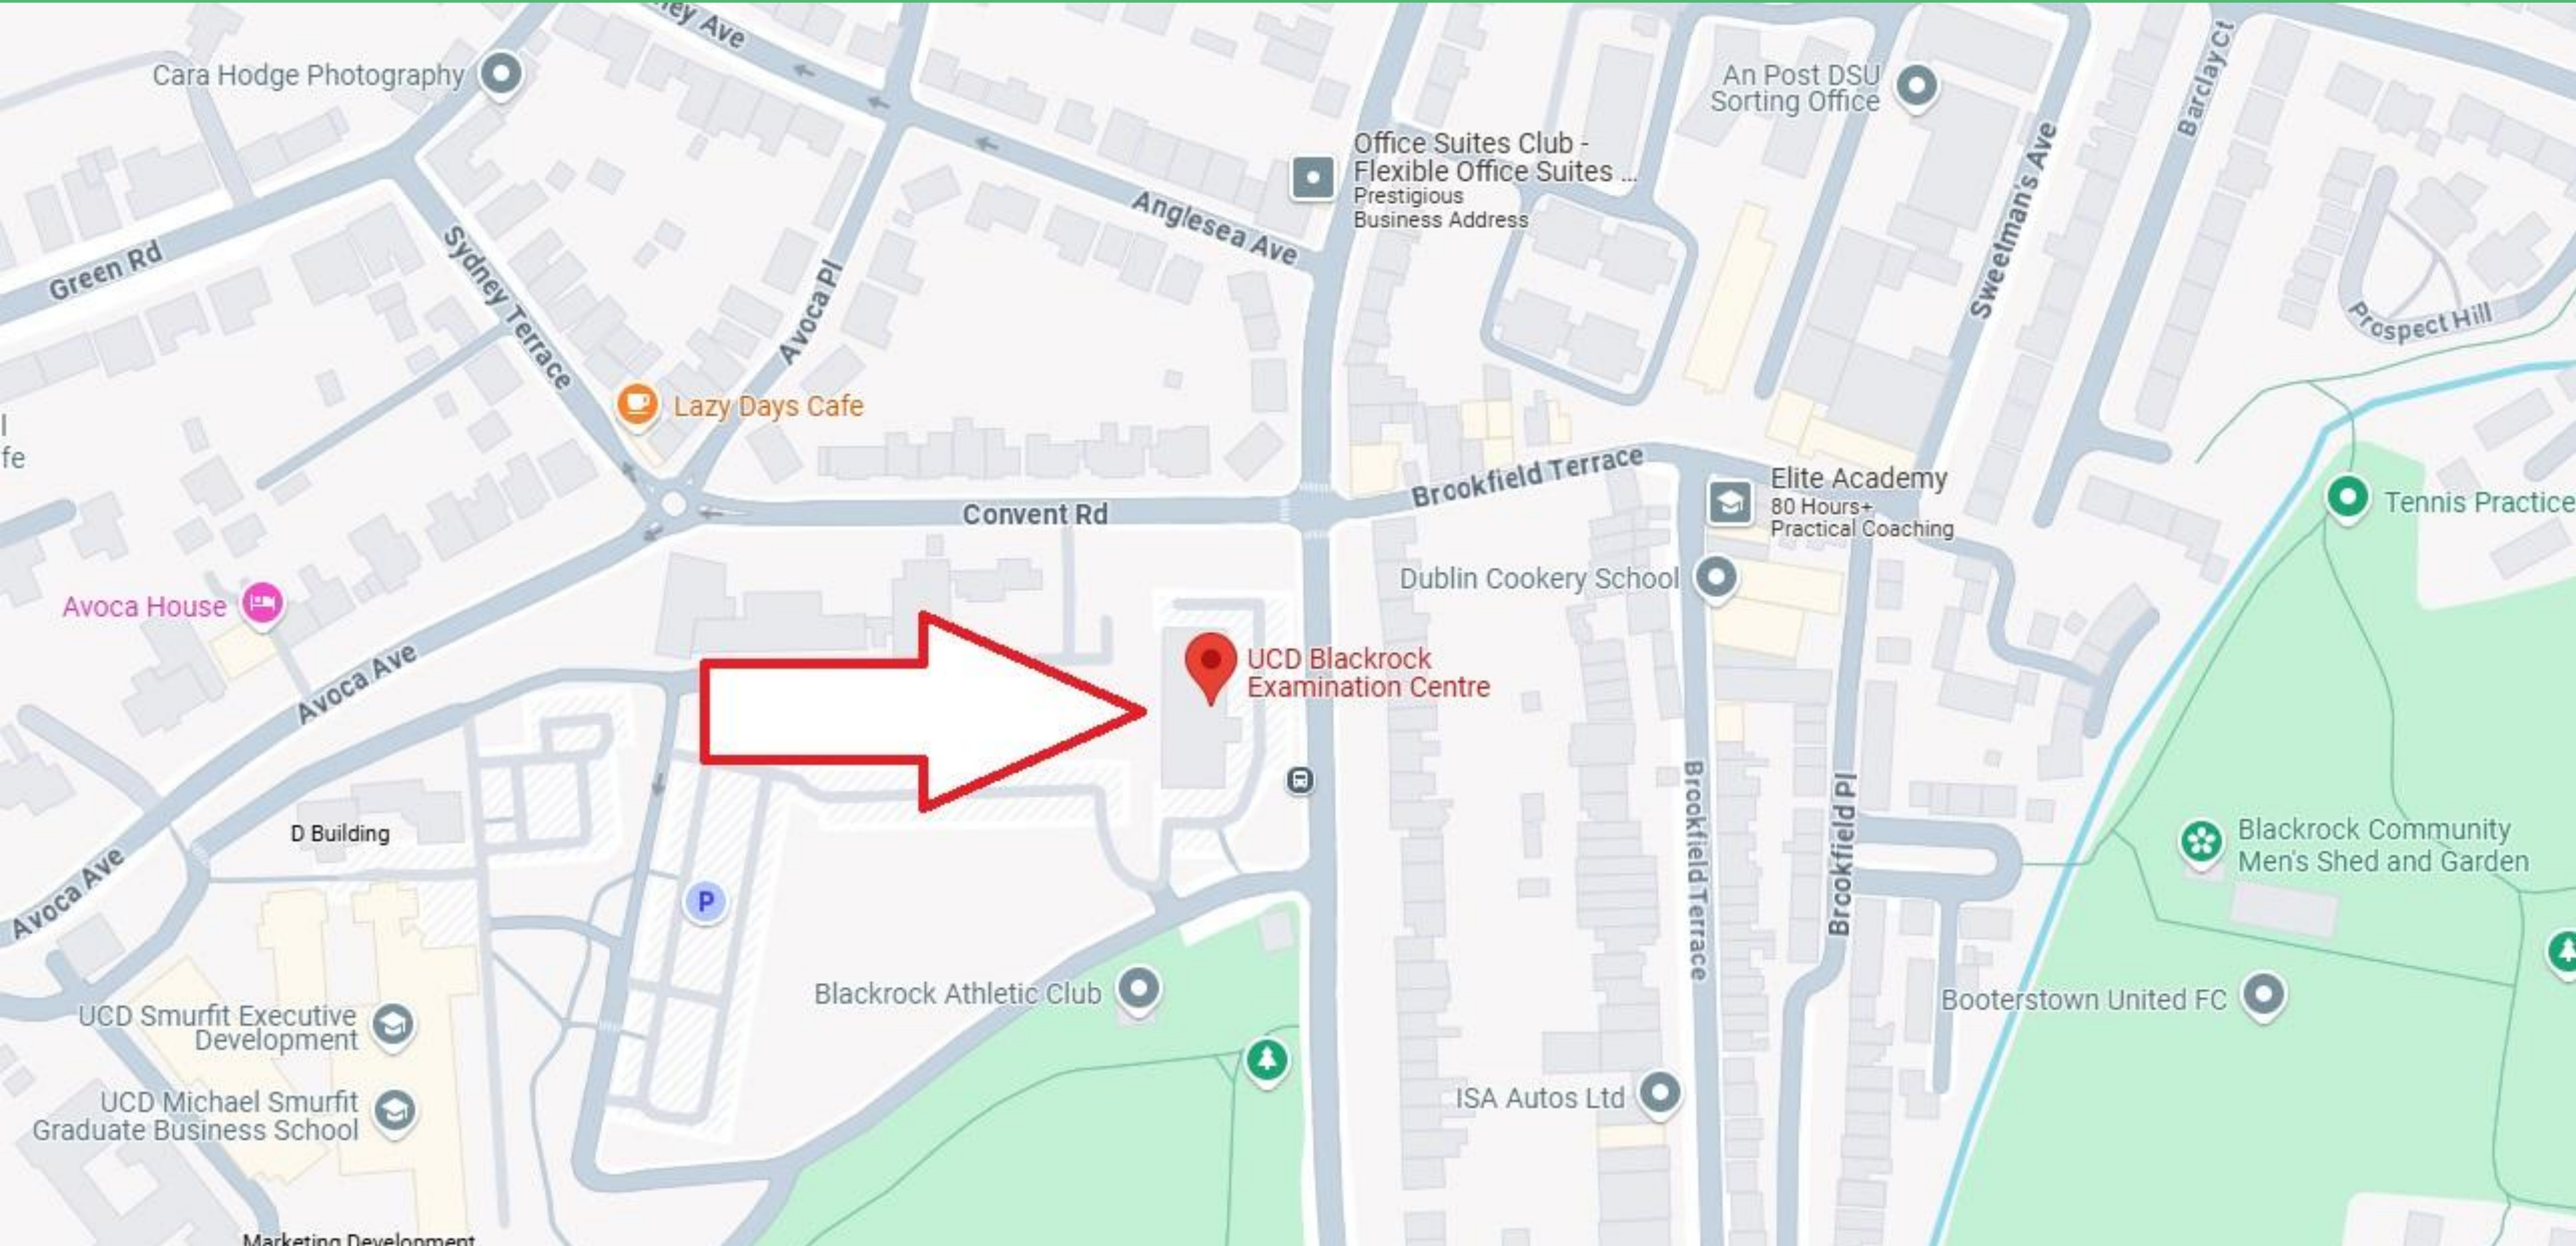

Blackrock Exam Centre Site Map